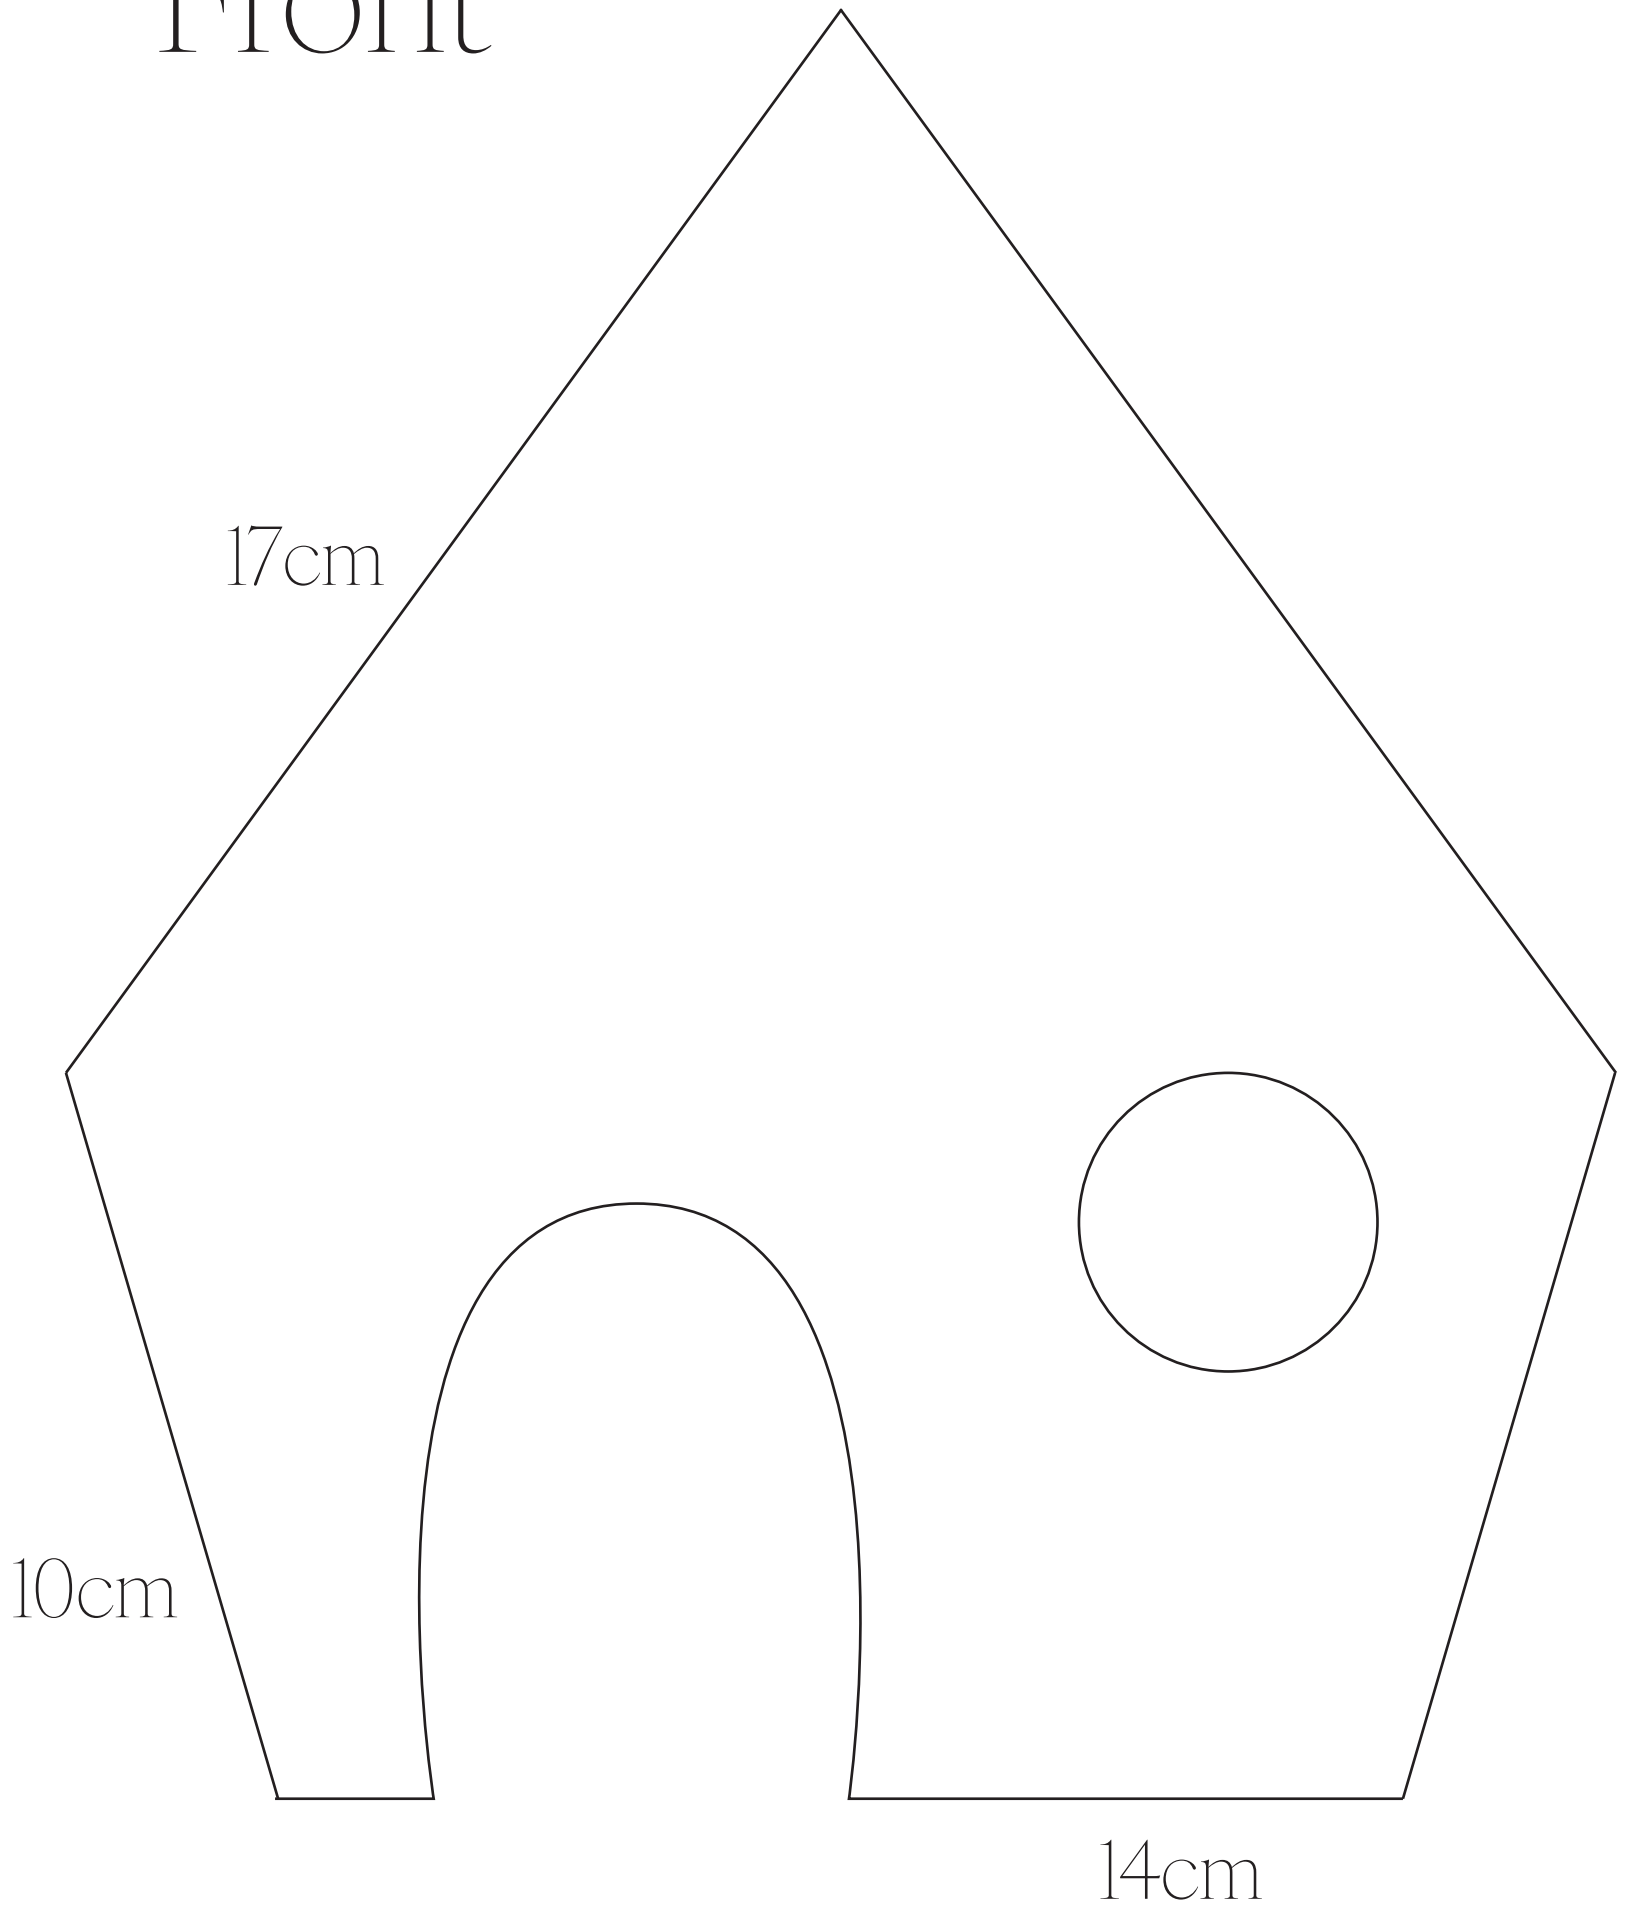

# Gingerbread house template

THE WHITE COMPANY  
LONDON

Front

# Roof x2

18.5cm

18.5cm

Side x2

14.5cm

10cm